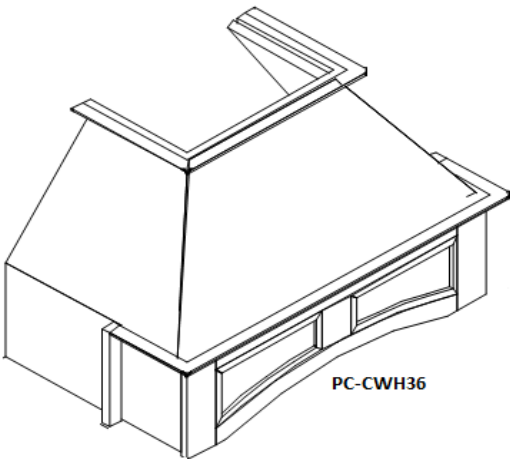

NEW BIRCH PLUS OTHER NEW DOOR STYLES

If there is no price, it is not available in that style.

All door styles pictured are available, pricing in this spec book is **retail**, call or email for a quote.

* SS = please refer to "Spec sheet page" for DETAIL SPEC

RANGE HOODS

WOOD HOOD

	SS#	CYOF	NEW	BIRCH	ST	AK	MR	LR	HMSF	WS		OA	TA	PC
WH30	12	-		414	381	381	414	414	414	-		-	-	543

* With Decorative Rail

AWH36	12	-		512	-	-	512	512	512	-		640	-	-

* NO Decorative Rail

PC-CWH36

CWH36	12	-		-	-	-	609	609	609	609		762	-	799

* Please see order form for date of availability

* ALL with Trimmable top EXCEPT PC style