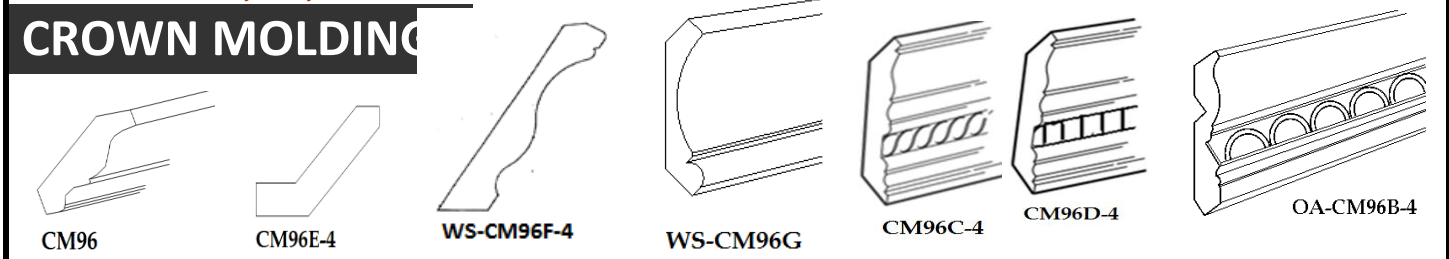

SS#	CYOF	NEW	BIRCH	ST	AK	MR	LR	HMSF	WS		OA	TA	PC
CM96	13	40		74	68	68	74	74	74	-		92	-	97
CM96-4	13	-		119	108	108	119	119	119	-		147	-	155
CM96B-4	13	-		-	-	-	-	-	-	-		202	-	-
CM96C-4	13	89		163	150	150	163	163	163	-		202	-	213
CM96D-4	13	-		-	150	150	-	-	163	-		-	-	213
CM96E-4	13	-		-	-	140	-	-	-	-		-	185	-

CM96F-4	13	-		-	-	-	-	-	-	185		-	-	-
CM96G-4	13	-		-	-	-	-	-	-	185		-	-	-