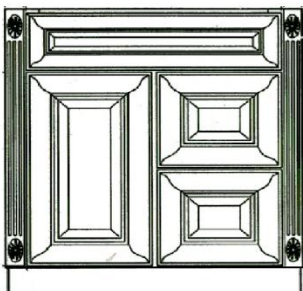

OA Style vanities (with built in Décor Pole)